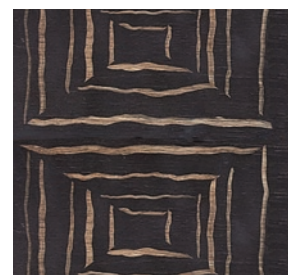

Shown in -LL Hand Decoration finish:

-66 Walnut Ivory with Petrified Wood panel decoration

Panel option

903-54G-LL Bailey Desk - Gold ☑

Shown in -LL Hand Decoration finish:

-34 Washed Linen with Imperial panel decoration in Platinum

– BORDER OPTIONS

Choose from 11 border options.

Acanthus

Agate

Art Deco

Greek Key

Malachite

Petrified Wood

Picture Frame Striping

Riverbend

Scroll

Tiger's Eye / Black

Tiger's Eye / Brown

– PANEL OPTIONS

Choose from 24 panel options.

Acanthus

Bamboo

Black Marble

Bogolan

Chevron / Greyscale

Crocodile

Faux Bois

Feral

Foulard