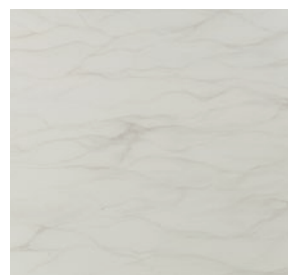

Picture Frame Striping

Riverbend

Scroll

Tiger's Eye / Black

Tiger's Eye / Brown

– PANEL OPTIONS

Choose from 24 panel options.

Acanthus

Bamboo

Black Marble

Bogolan

Chevron / Greyscale

Crocodile

Faux Bois

Feral

Foulard

Imperial

Innuendo

Jute

Malachite

Marbela / Grey

Marble / White

Moroccan

Nolan Green

Zebra / Ebony

Regatta

Slice / Grey

Slice / Brown

Splinter

Turkish Rug

Wedgewood Blue

– MONOGRAM OPTIONS